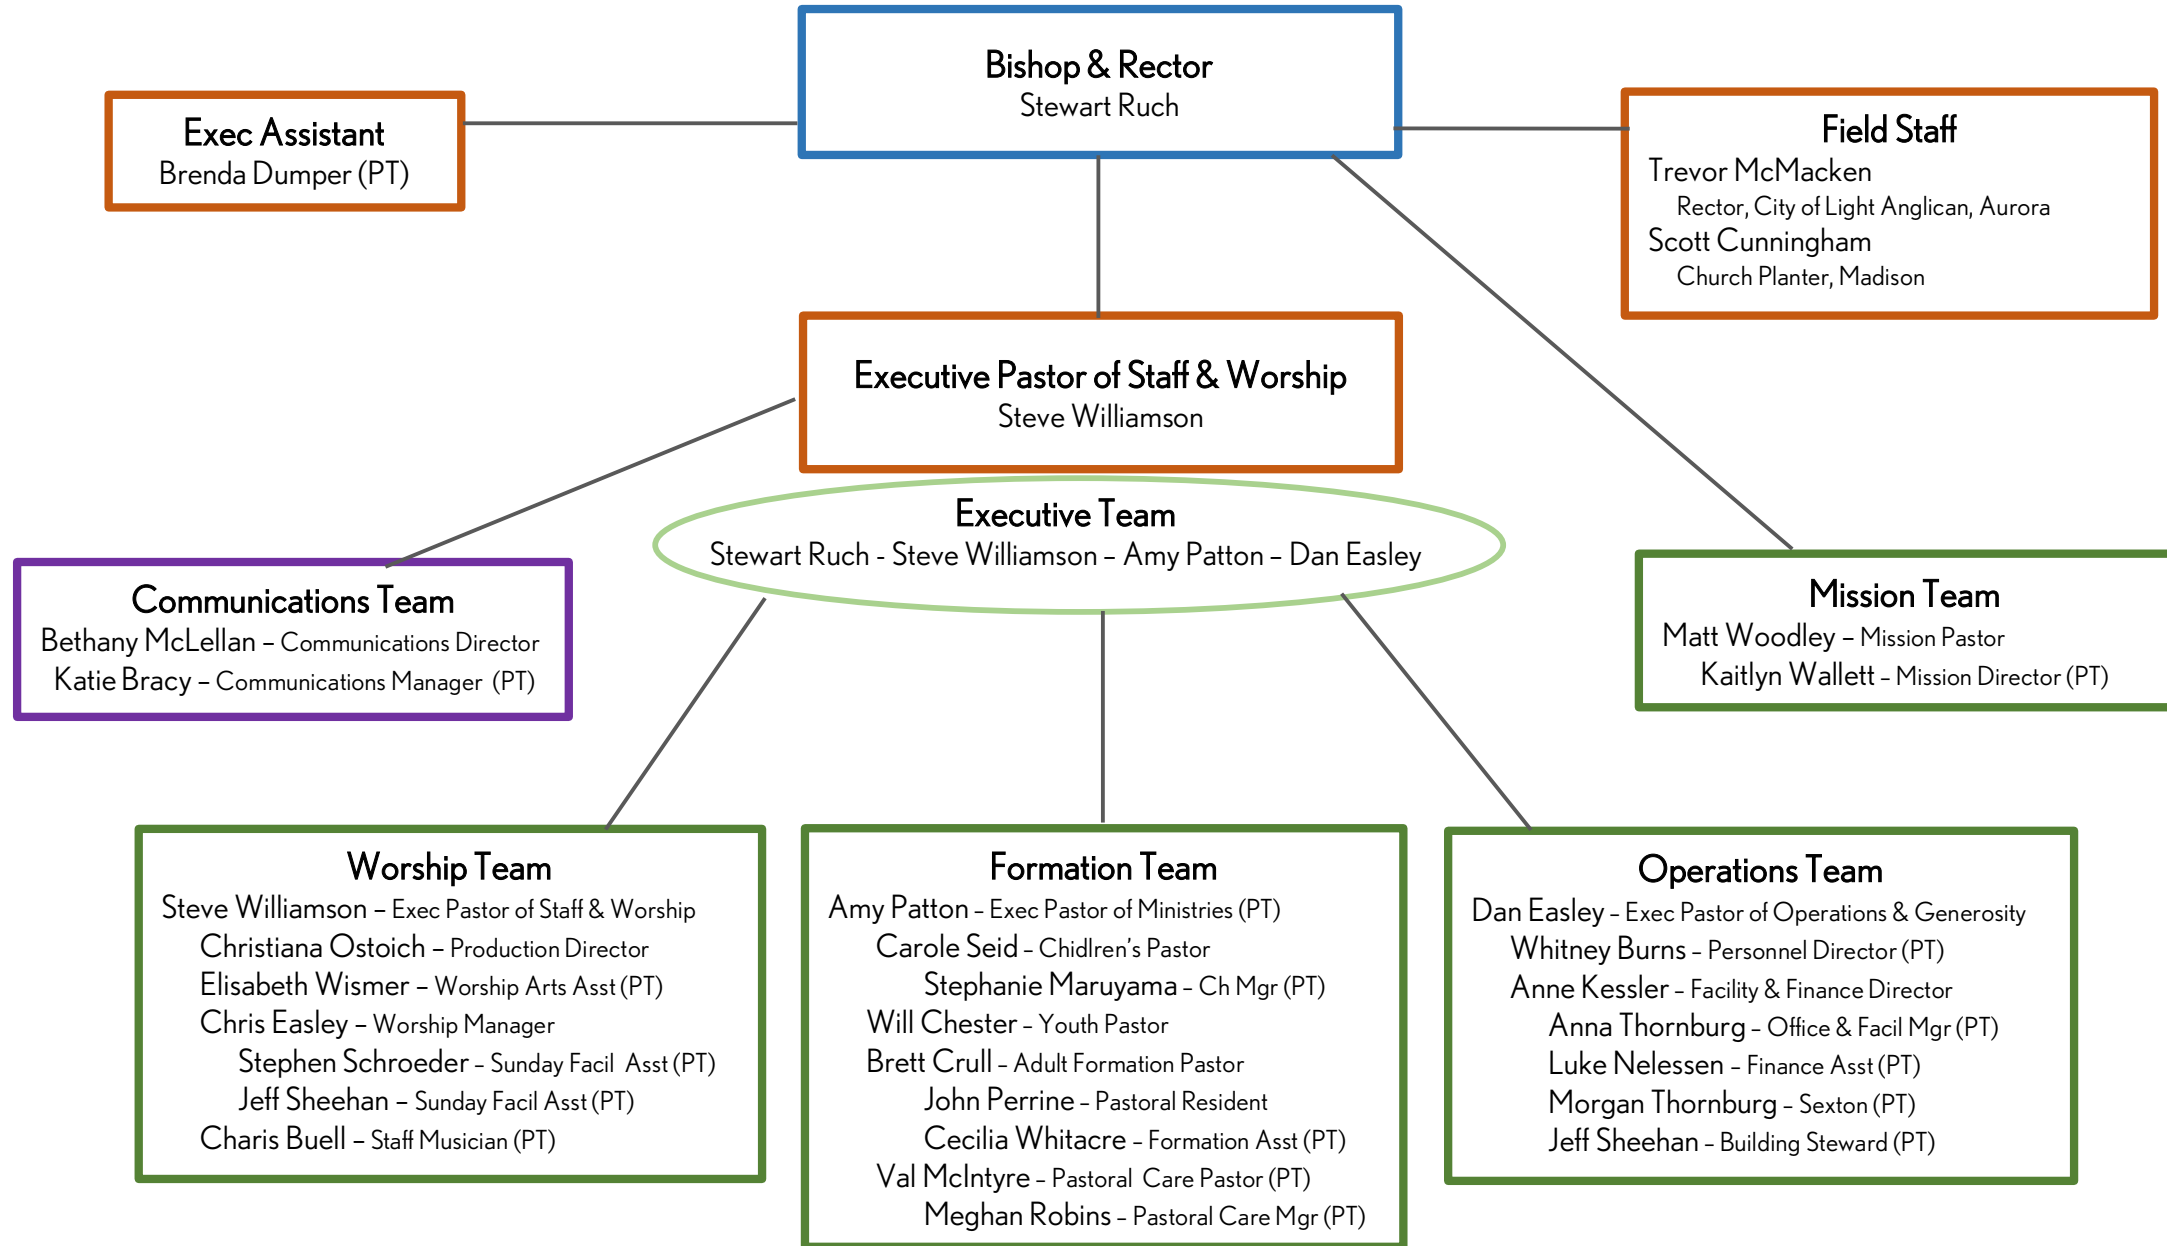

Staff Organizational Chart

1/23/2018

(PT) = Part Time